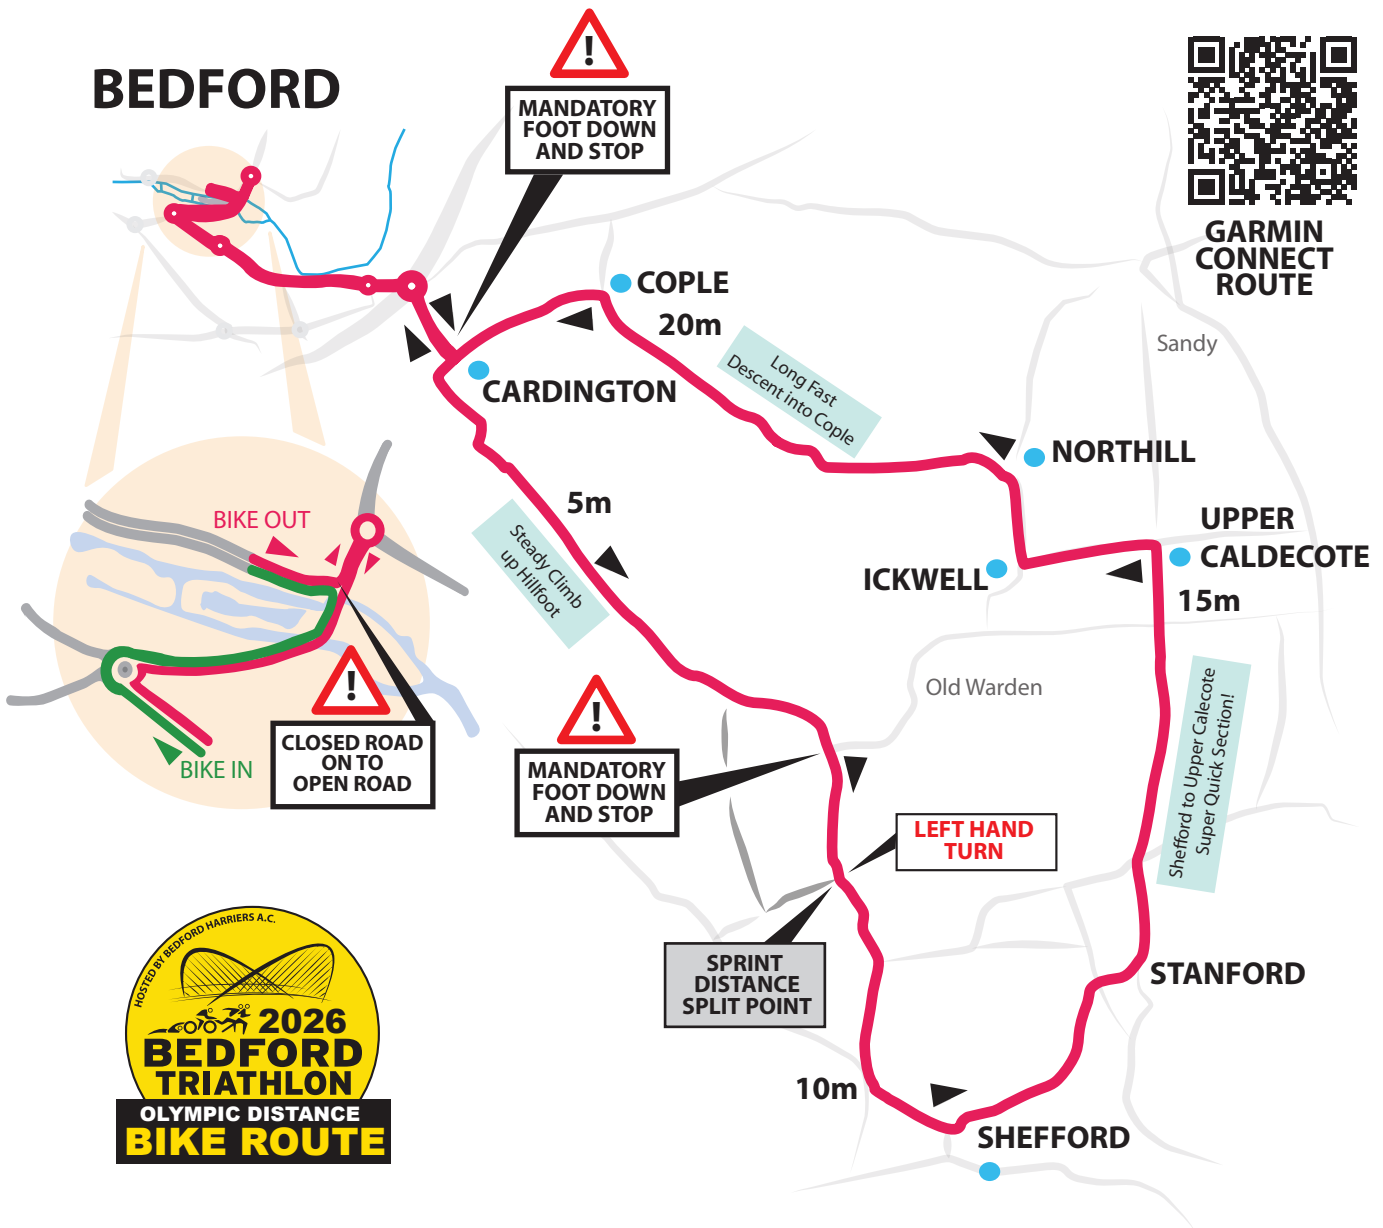

# BEDFORD

**GARMIN  
CONNECT  
ROUTE**

# BEDFORD

GARMIN  
CONNECT  
ROUTE